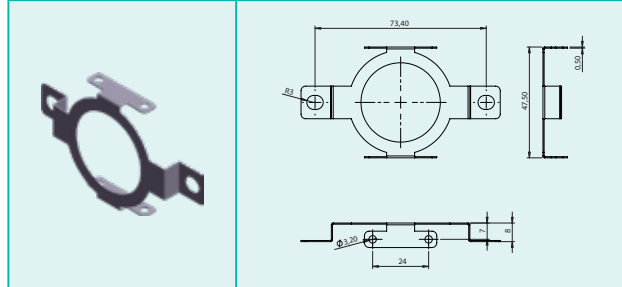

## Torque supports

Encoder mounting attachments      Fixing components for hollow shaft encoders

Order Code : YY NGL20

Encoder mounting attachments      Fixing components for hollow shaft encoders

Order Code : YY SC42

Order Code : YY NGL

Order Code : YY SC8

Order Code : YY SCRH

Order Code : YY DB

Order Code : YY SC38

Order Code : YY SCBLZ

Order Code : YY SC34

Order Code : YY TEO