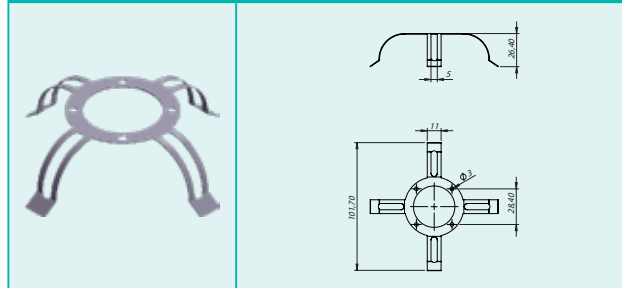

## Torque supports

Encoder mounting attachments      Fixing components for hollow shaft encoders

Order Code : YY NGL20

Encoder mounting attachments      Fixing components for hollow shaft encoders

Order Code : YY SC42

Order Code : YY NGL

Order Code : YY SC8

Order Code : YY SCRH

Order Code : YY DB

Order Code : YY SC38

Order Code : YY SCBLZ

Order Code : YY SC34

Order Code : YY TEO