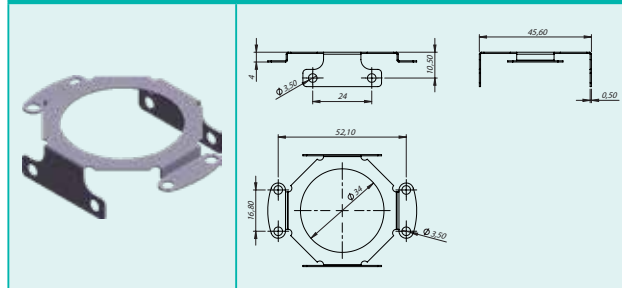

## Torque supports

Encoder mounting attachments      Fixing components for hollow shaft encoders

Order Code : YY NGL20

Encoder mounting attachments      Fixing components for hollow shaft encoders

Order Code : YY SC42

Order Code : YY NGL

Order Code : YY SC8

Order Code : YY SCRH

Order Code : YY DB

Order Code : YY SC38

Order Code : YY SCBLZ

Order Code : YY SC34

Order Code : YY TEO