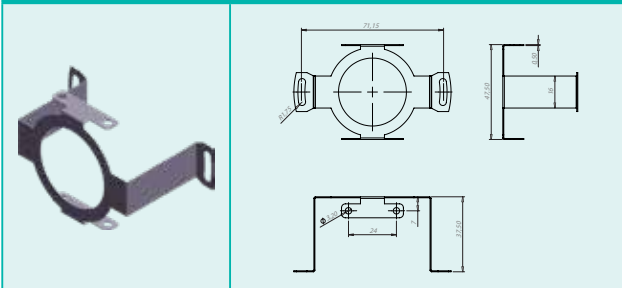

## Torque supports

Encoder mounting attachments      Fixing components for hollow shaft encoders

Order Code : YY NGL20

Encoder mounting attachments      Fixing components for hollow shaft encoders

Order Code : YY SC42

Order Code : YY NGL

Order Code : YY SC8

Order Code : YY SCRH

Order Code : YY DB

Order Code : YY SC38

Order Code : YY SCBLZ

Order Code : YY SC34

Order Code : YY TEO