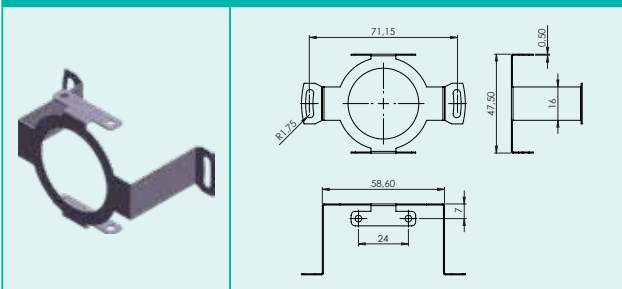

## Torque supports

Encoder mounting attachments      Fixing components for hollow shaft encoders

Order Code : YY NGL20

Encoder mounting attachments      Fixing components for hollow shaft encoders

Order Code : YY SC42

Order Code : YY NGL

Order Code : YY SC8

Order Code : YY SCRH

Order Code : YY DB

Order Code : YY SC38

Order Code : YY SCBLZ

Order Code : YY SC34

Order Code : YY TEO