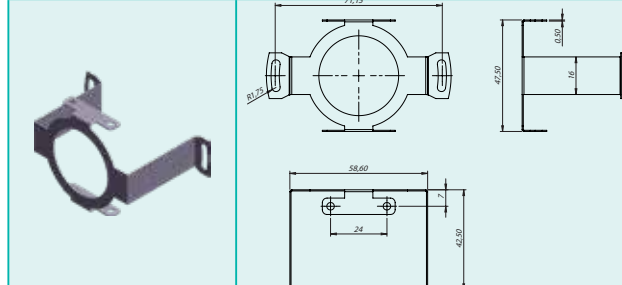

## Torque supports

Encoder mounting attachments      Fixing components for hollow shaft encoders

Order Code : YY NGL20

Encoder mounting attachments      Fixing components for hollow shaft encoders

Order Code : YY SC42

Order Code : YY NGL

Order Code : YY SC8

Order Code : YY SCRH

Order Code : YY DB

Order Code : YY SC38

Order Code : YY SCBLZ

Order Code : YY SC34

Order Code : YY TEO