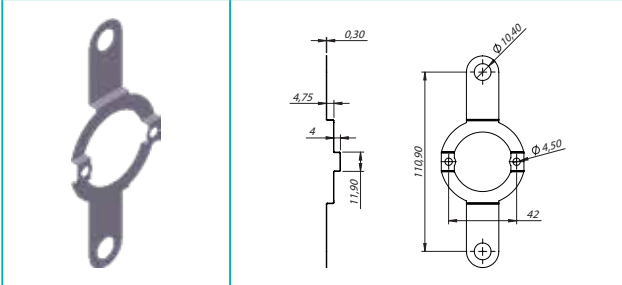

## Torque supports

Encoder mounting attachments      Fixing components for hollow shaft encoders

Order Code : YY NGL20

Encoder mounting attachments      Fixing components for hollow shaft encoders

Order Code : YY SC42

Order Code : YY NGL

Order Code : YY SC8

Order Code : YY SCRH

Order Code : YY DB

Order Code : YY SC38

Order Code : YY SCBLZ

Order Code : YY SC34

Order Code : YY TEO