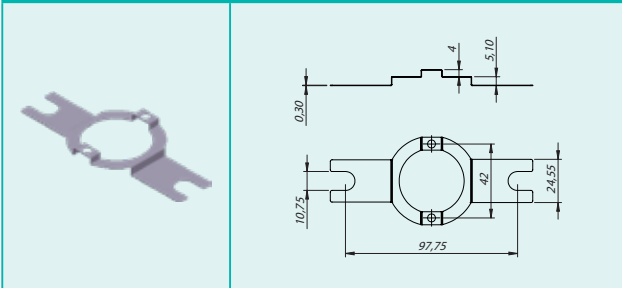

## Torque supports

Encoder mounting attachments      Fixing components for hollow shaft encoders

Order Code : YY NGL20

Encoder mounting attachments      Fixing components for hollow shaft encoders

Order Code : YY SC42

Order Code : YY NGL

Order Code : YY SC8

Order Code : YY SCRH

Order Code : YY DB

Order Code : YY SC38

Order Code : YY SCBLZ

Order Code : YY SC34

Order Code : YY TEO