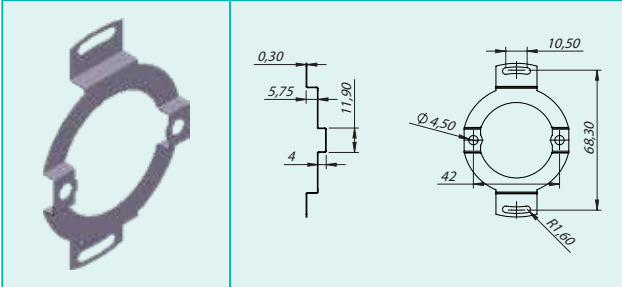

## Torque supports

Encoder mounting attachments      Fixing components for hollow shaft encoders

Order Code : YY NGL20

Encoder mounting attachments      Fixing components for hollow shaft encoders

Order Code : YY SC42

Order Code : YY NGL

Order Code : YY SC8

Order Code : YY SCRH

Order Code : YY DB

Order Code : YY SC38

Order Code : YY SCBLZ

Order Code : YY SC34

Order Code : YY TEO